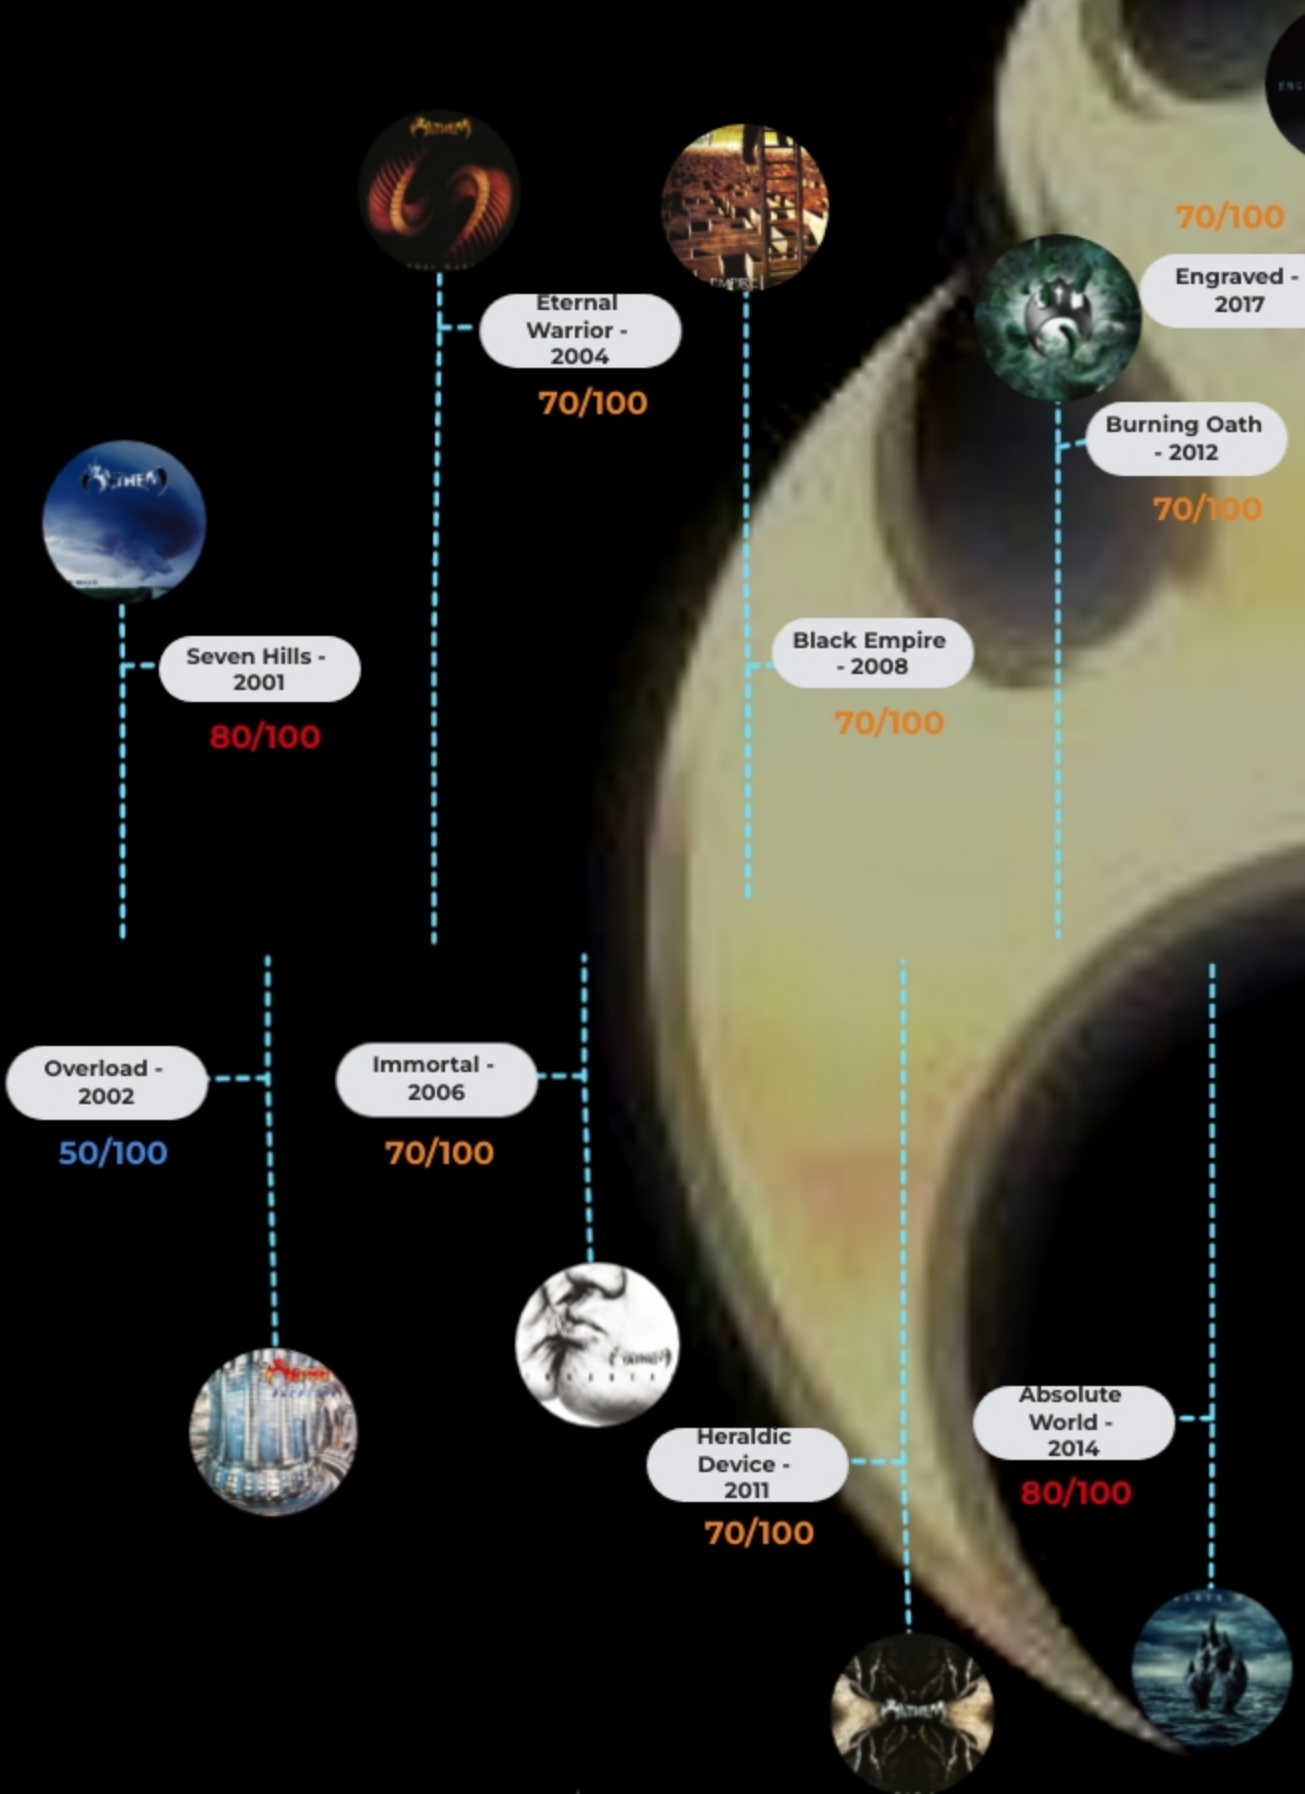

TIMELINE  
**ANTHEM**  
**ALBUMS**  
 WITH METALLIAN RATINGS

[www.metallian.com](http://www.metallian.com)

TIMELINE  
**ANTHEM**  
**ALBUMS**  
 WITH METALLIAN RATINGS

[www.metallian.com](http://www.metallian.com)