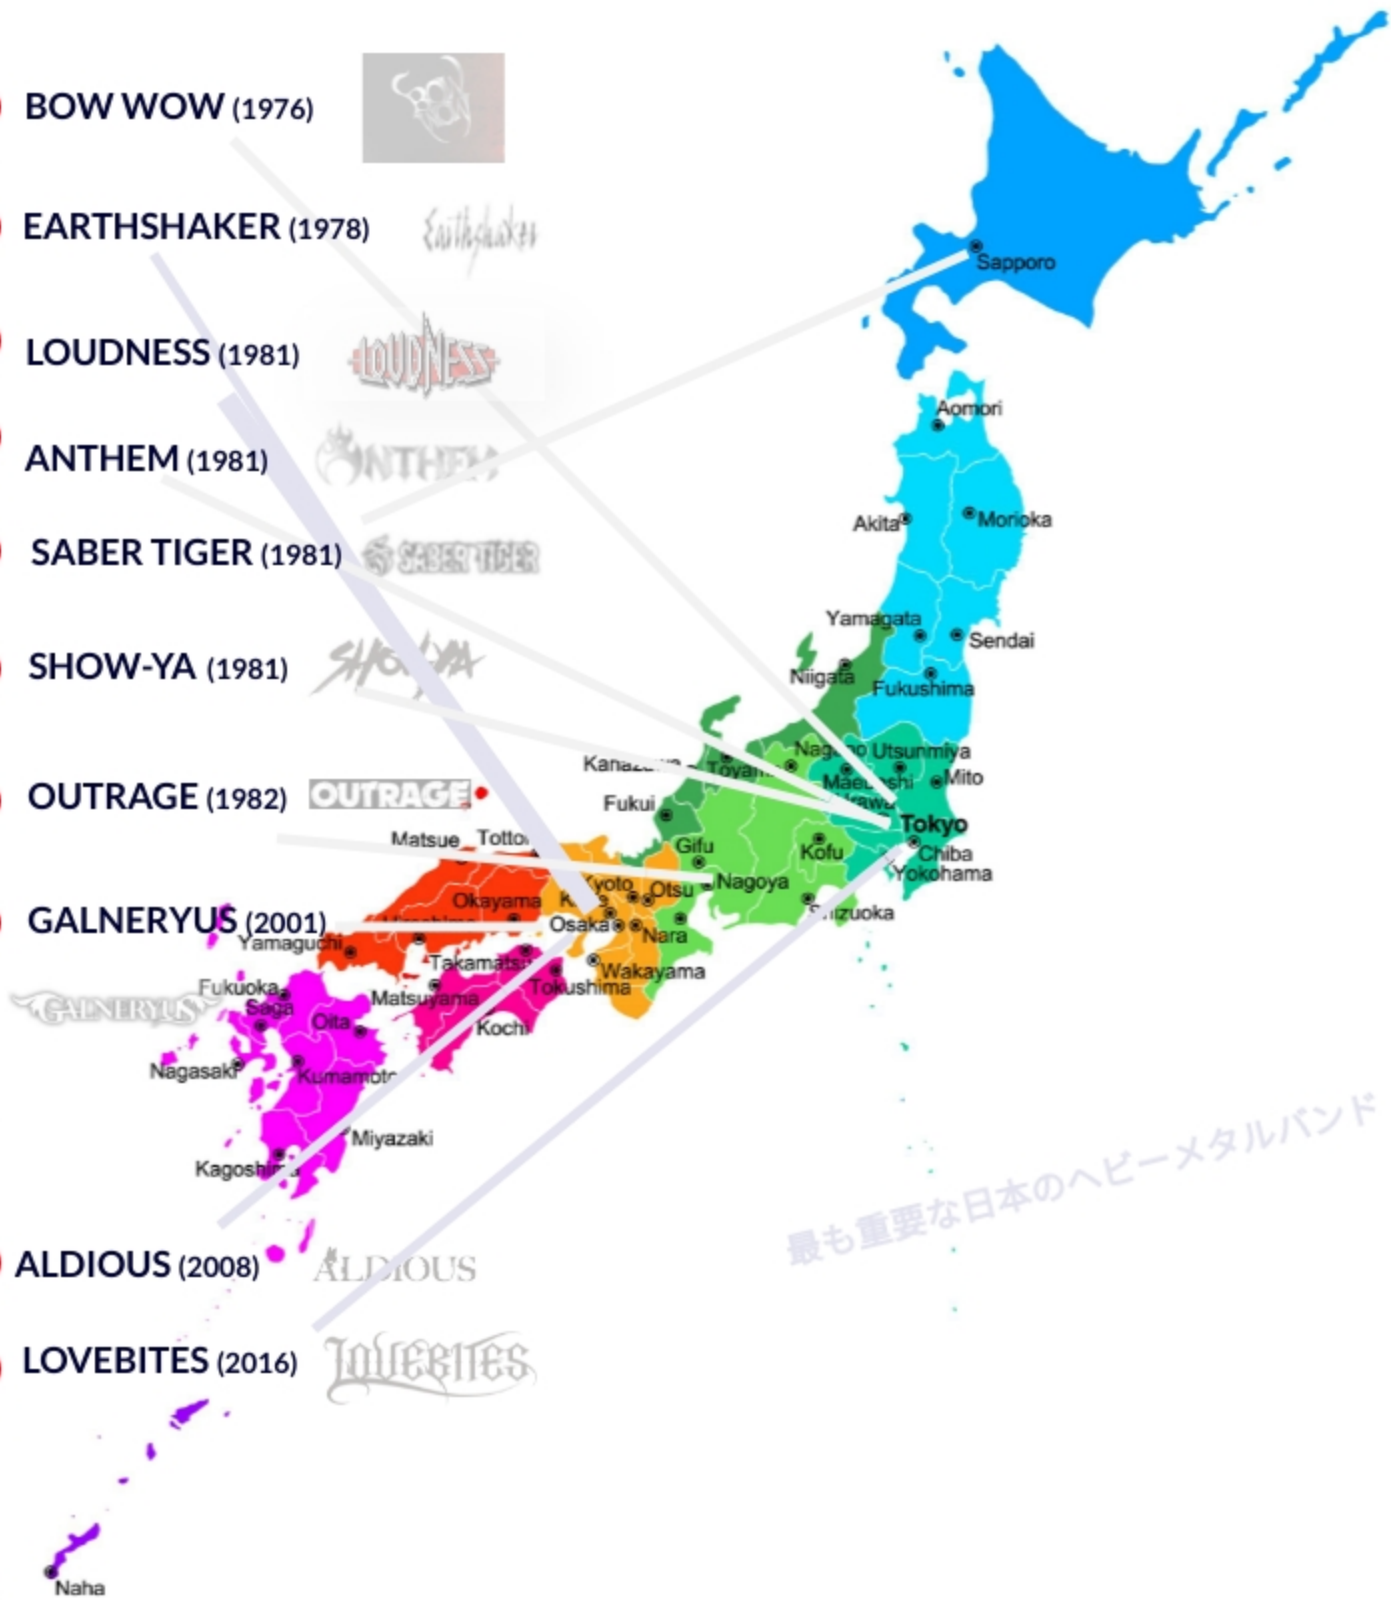

Most Important Japanese Heavy Metal Bands

BOW WOW (1976)

EARTHSHAKER (1978)

LOUDNESS (1981)

ANTHEM (1981)

SABER TIGER (1981)

SHOW-YA (1981)

OUTRAGE (1982)

GALNERYUS (2001)

ALDIOUS (2008)

LOVEBITES (2016)

最も重要な日本のヘビーマタルバンド